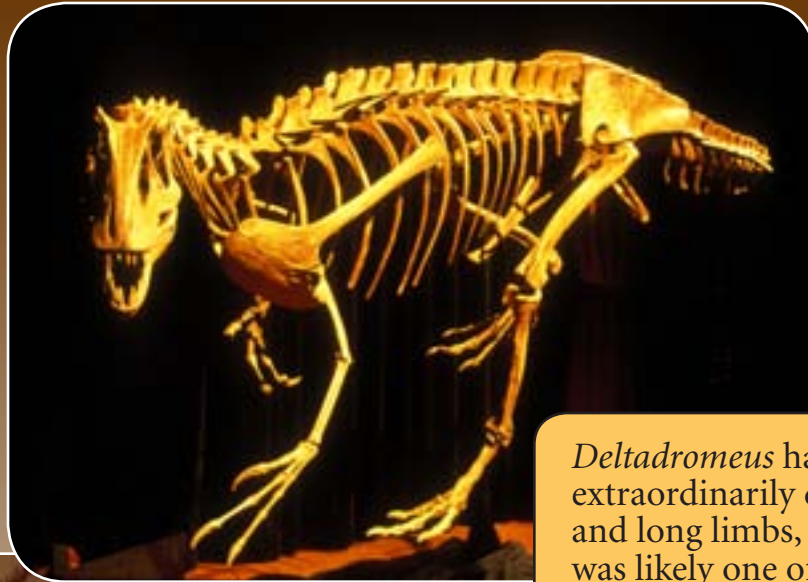

# PROJECT EXPLORATION

Replica Sales and Rentals

WWW.PROJECTEXPLORATION.ORG

*Deltadromeus* has extraordinarily delicate and long limbs, and was likely one of the fastest dinosaurs to have existed. This meat-eating dinosaur is an early off-shoot of the theropod line on northern continents that gave rise to *Tyrannosaurus* and the raptor *Deinonychus*.

## *Deltadromeus agilis*

“Agile River Runner”

**Type:** theropod

**Age:** 90 million years old

**Height at hip:** 8 ft (2.44 m)

**Length:** 25 ft (7.62 m)

**Discovery site:** Niger, Africa

## Replicas Available

	SAE (feet)	Metric (meters)
Mounted Skeleton	23' x 11' x 10' 6"	7.01 x 3.35 x 3.2

Traveling exhibits are also available.